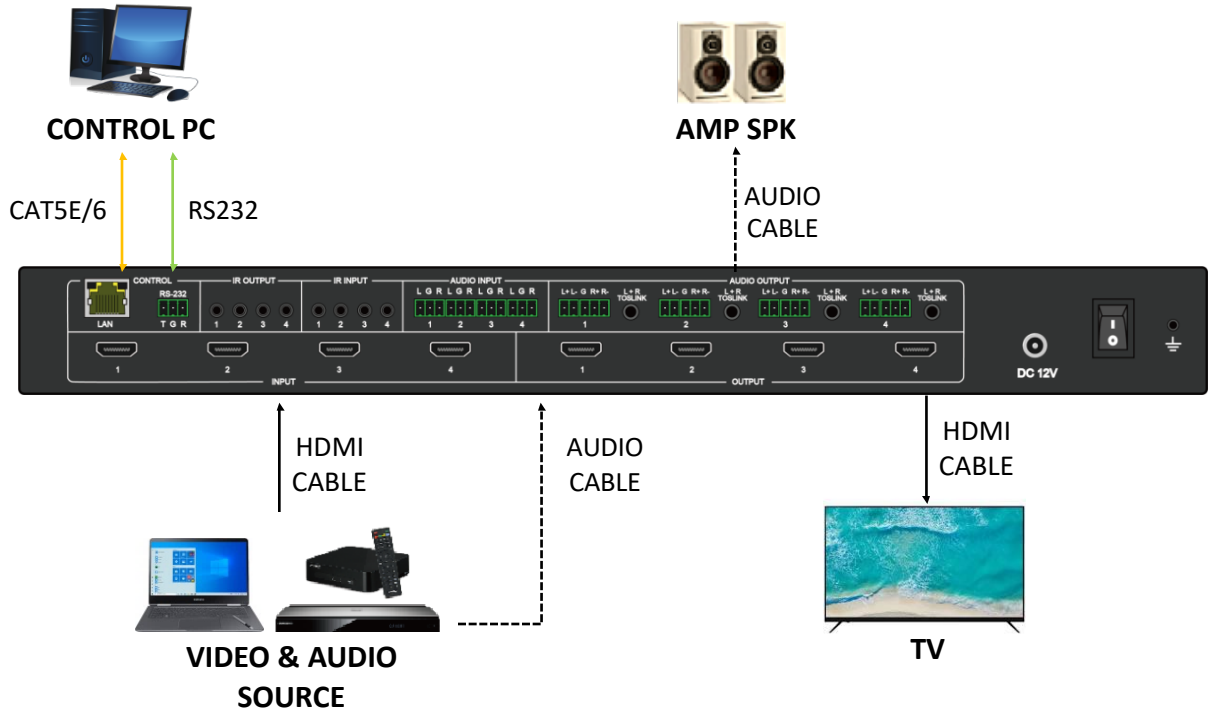

설치사용 예시 (사용현장 : 중,고등학교 시청각실, 임원회의실 외)

제품 사양

TECHNICAL

Video Bandwidth	18Gbps
Video Resolution	Up to 4K2K@50/60Hz (4:4:4)

MECHANICAL

Dimensions (W x D x H)	482mm x 253mm x 44mm
Weight	4kg
Power Supply	DC 12V
Power Consumption	60W (max)
Operating Temp.	0 °C~40 °C
Storage Temp.	-20 °C~70 °C
Permissible Humidity	10~50% RH (No condensing)

CONNECTIONS

Inputs	4x HDMI [19-pin female Type A] 4x L/R Audio [3-pin phoenix connector] 4x IR [3.5mm Stereo Mini-jack]
Outputs	4x HDMI [19-pin female Type A] 4x L/R Audio [5-pin phoenix connector] 4x Optical Audio [TOSLINK] 4x IR [3.5mm Stereo Mini-jack]
Control	1x LAN [RJ-45] 1x RS-232 [3-pin phoenix connector]